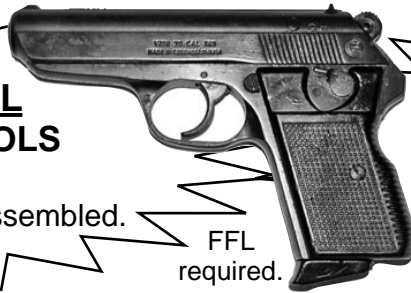

** SORRY, NO SALES TO NJ, CA or CT or
WHERE PROHIBITED
FFL REQUIRED

ONCE AGAIN BACK IN STOCK these beautiful .22 cal. rifles with the fine Dragunov style stocks complete with a 10rd magazine, 16¼" barrels- overall length is 34¼". They do not have a compensator nor a bayonet lug, yet this 7.5 lb. rifle is ready to work. Condition NEW. These all come complete with a 30rd magazine AND a 10 round last ditch back-up magazine. This will be the last of these fine firearms to be offered for sale in this country.

STERLING SEMI-AUTOMATIC RIFLE 9 MM

Only
\$695⁰⁰

Supply Limited.

FFL Required

This is the ultimate Semi-Auto, the Sterling Submachine Guns were in service all over the Commonwealth, the favorite weapon of Commando Groups fast, light, hard-hitting, knock-down power. The folding stock and the 16" and ¼ barrel is ideal with an overall length of less than 38". With this 9mm you're way ahead of the game. Be the first on your block to have the world's best. Excellent condition.

SUMMER SALE DAYS SPECIAL BEAUTIFUL CZ-70 PISTOLS PARTS KITS

All original military CZ pistols unassembled.

FFL
required.

Condition excellent.
All parts included in kit for easy
assembly. Supply limited.

Assembly by a competent gunsmith recommended.